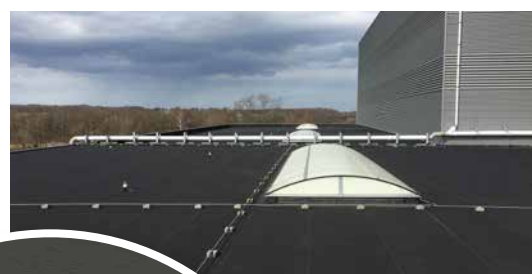

# 2 PLY BITUMEN ROOFING SYSTEM ON IKO ENERTHERM ALU INSULATION

- ▶ Mechanically fastened underlay
- ▶ Underlay with self-adhesive safety overlap
- ▶ Welded cap sheet

- **IKO base Stick SBS PF 3500** underlay is especially developed with a safety overlap for immediate sealing and protection of the PIR insulation.
- Next the overlap can be air or flame welded for perfect waterproofing.
- From top to bottom this flat roof build up is completely manufactured by IKO. All products can be seamlessly combined and ensure perfect waterproofing of flat roofs.
- The complete IKO roof package, installed by an IKO-Certified Contractor is covered by a 10 + 5 year insured warranty.
- The system complies with the Building Regulations requirements for Broof (t2) roofing systems.
- Due to the high insulation value of the PIR insulation, the total height of the roof covering can be reduced by nearly 50% and with a lower upstand which saves you both time and materials used.
- The slim construction reduces transport costs and facilitates handling and installing.
- IKO's roofing and insulations products are produced in factories in Europe.

**Your certainty for a durable waterproof flat roof**

1 Mechanically fastening of underlay

2 Tempory sealing, self-adhesive stroke

3 Remove strip

4 Welding overlap with flame or hot air