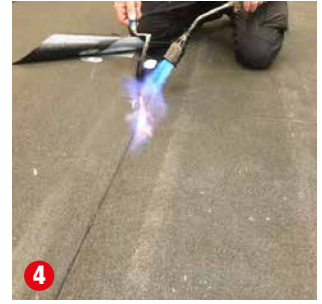

# 2 PLY BITUMEN ROOFING SYSTEM ON IKO ENERTHERM ALU INSULATION

- ▶ Mechanically fastened underlay
- ▶ Underlay with self-adhesive safety overlap
- ▶ Welded cap sheet

- **IKO base Stick SBS PF 3500** underlay is especially developed with a safety overlap for immediate sealing and protection of the PIR insulation.
- Next the overlap can be air or flame welded for perfect waterproofing.
- From top to bottom this flat roof build up is completely manufactured by IKO. All products can be seamlessly combined and ensure perfect waterproofing of flat roofs.
- The complete IKO roof package, installed by an IKO-Certified Contractor is covered by a 10 + 5 year insured warranty.
- The system complies with the Building Regulations requirements for Broof (t2) roofing systems.
- Due to the high insulation value of the PIR insulation, the total height of the roof covering can be reduced by nearly 50% and with a lower upstand which saves you both time and materials used.
- The slim construction reduces transport costs and facilitates handling and installing.
- IKO's roofing and insulations products are produced in factories in Europe.

**Your certainty for a durable waterproof flat roof**

1 Mechanically fastening of underlay

2 Tempory sealing, self-adhesive stroke

3 Remove strip

4 Welding overlap with flame or hot air